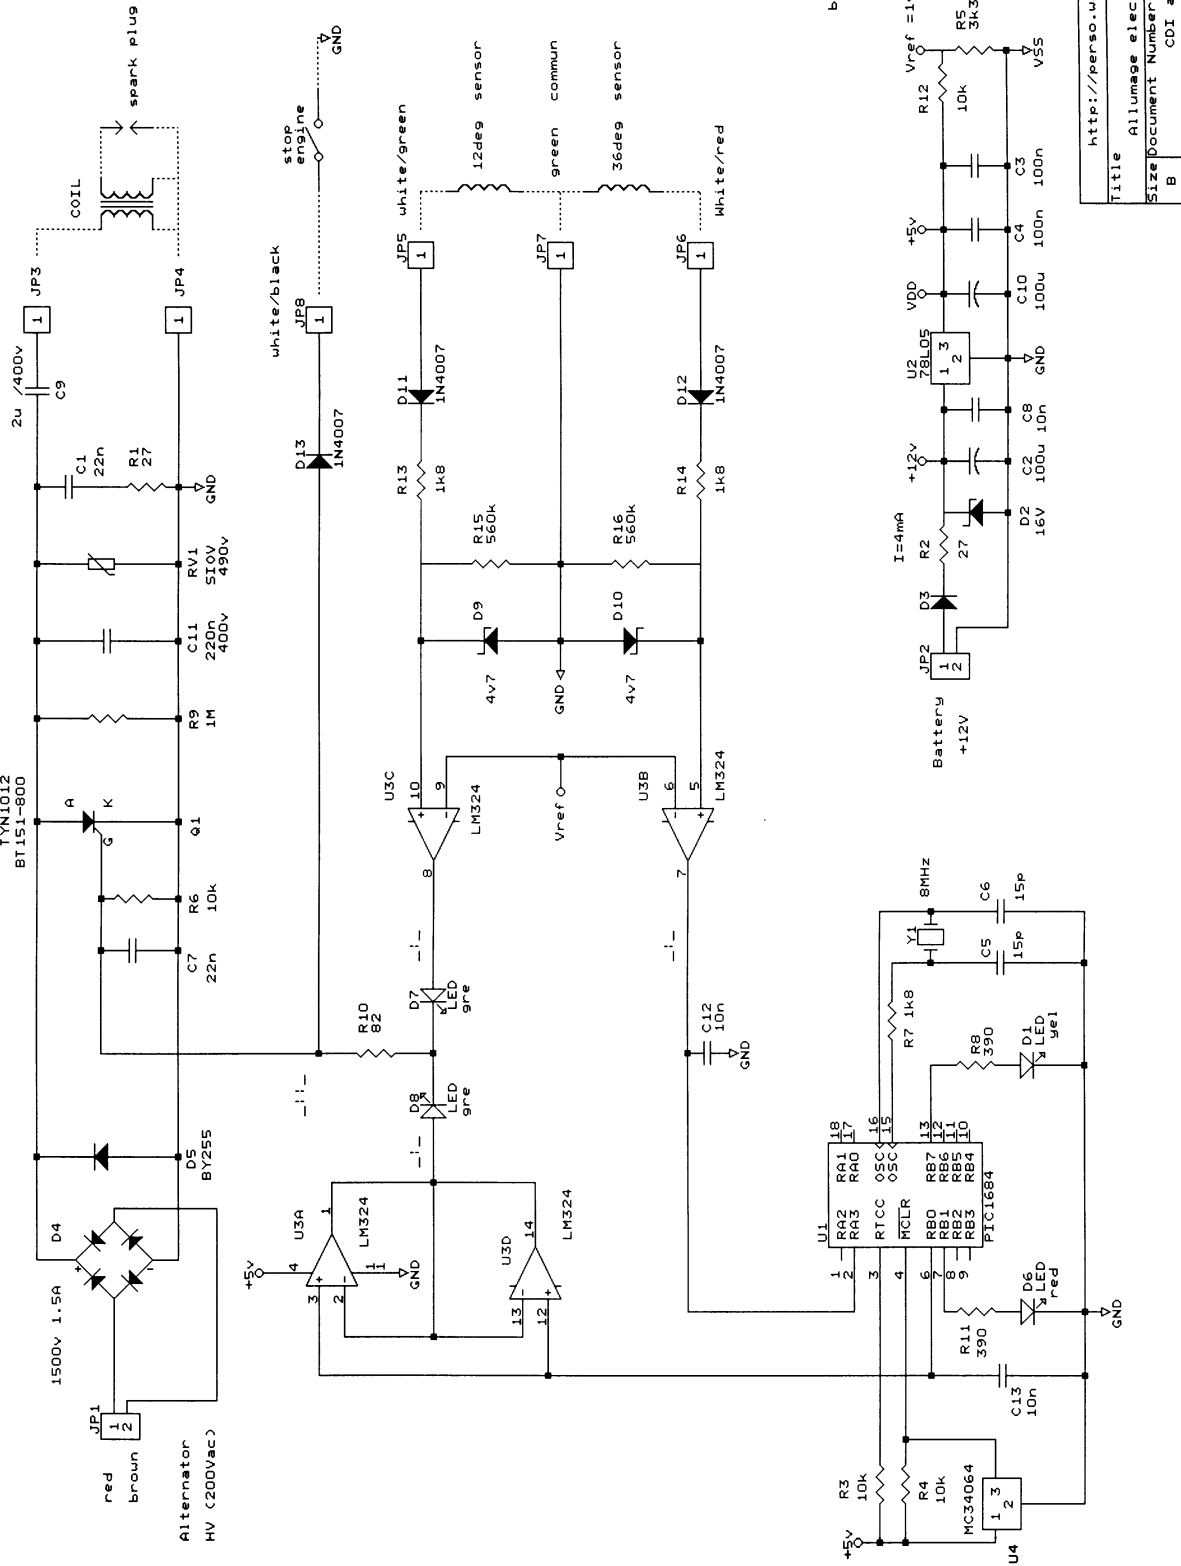

TYN1012
BT151-800

Below view front view

Title	http://perso.wanadoo.fr/transmic/
REV	Allimage electronaue CDI XT1600
Size	Document Number
B	CDI a PIC 16f84
Date:	May 13, 2002
Sheet	1 of 1